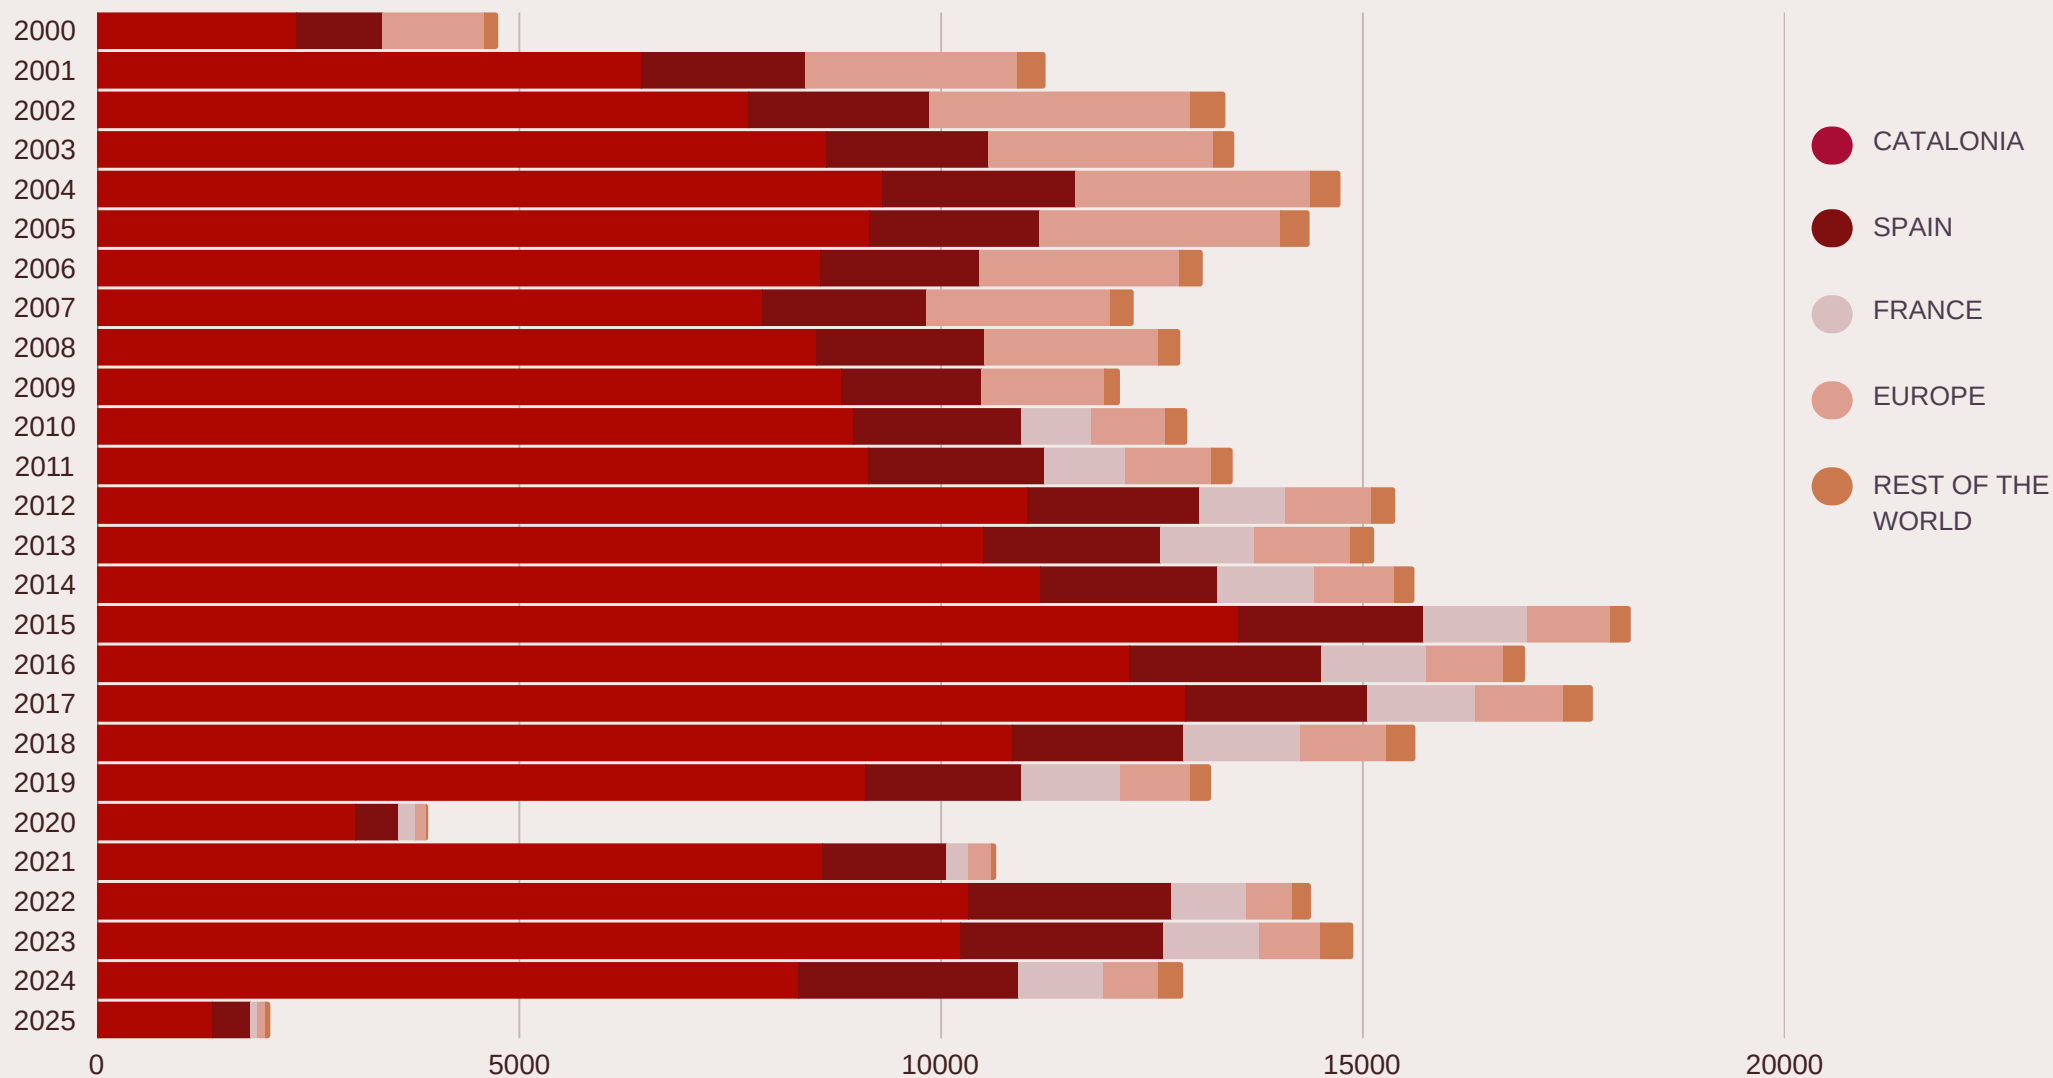

ANNUAL VISITOR ORIGIN

2000-2025

NOTE

The Tourist Office began its activity in May 2000, with the registration of visitors starting on June 1 of the same year. Between 2000 and 2009, French visitors were included in the category of European visitors.

ANNUAL VISITOR ORIGIN

2000-2025

	2000	2001	2002	2003	2004	2005	2006	2007	2008	2009	2010	2011	2012	2013	2014	2015	2016	2017	2018	2019	2020	2021	2022	2023	2024	2025
CATALOGNE	2358	6446	7717	8640	9304	9153	8565	7878	8524	8816	8958	9142	11018	10504	11178	13528	12234	12895	10844	9108	3052	8595	10328	10253	8311	1358
ESPAGNE	1021	1941	2150	1916	2286	2018	1890	1951	1985	1667	1997	2079	2042	2095	2098	2196	2276	2161	2032	1843	520	1468	2399	2544	2611	452
FRANCE	-	-	-	-	-	-	-	-	-	-	829	959	1027	1113	1153	1226	1244	1284	1387	1172	202	260	889	1189	999	83
EUROPA	1209	2523	3088	2673	2790	2855	2369	2183	2071	1451	872	1022	1011	1146	948	990	916	1038	1019	831	120	275	547	783	661	96
RESTE DU MUNDE	161	328	415	246	354	342	277	271	255	186	262	254	284	275	234	235	253	348	340	246	25	55	221	286	287	59
TOTAL	4749	11238	13370	13475	14734	14368	13101	12383	12835	12120	13369	13456	15382	15133	15611	18165	16923	17728	15579	13200	3919	10653	14384	15056	12869	2048

NOTE

The Tourist Office began its activity in May 2000, with the registration of visitors starting on June 1 of the same year.
Between 2000 and 2009, French visitors were included in the category of European visitors.

MONTHLY VISITOR ORIGIN 2025

	CATALONIA	SPAIN	FRANCE	EUROPE	REST OF THE WORLD
JANUARY	310	95	22	29	14
FEBRUARY	372	125	23	23	25
MARCH	496	232	38	44	19
APRIL					
MAY					
JUNE					
JULY					
AUGUST					
SEPTEMBER					
OCTOBER					
NOVEMBER					
DECEMBER					
TOTAL	1358	452	83	96	59