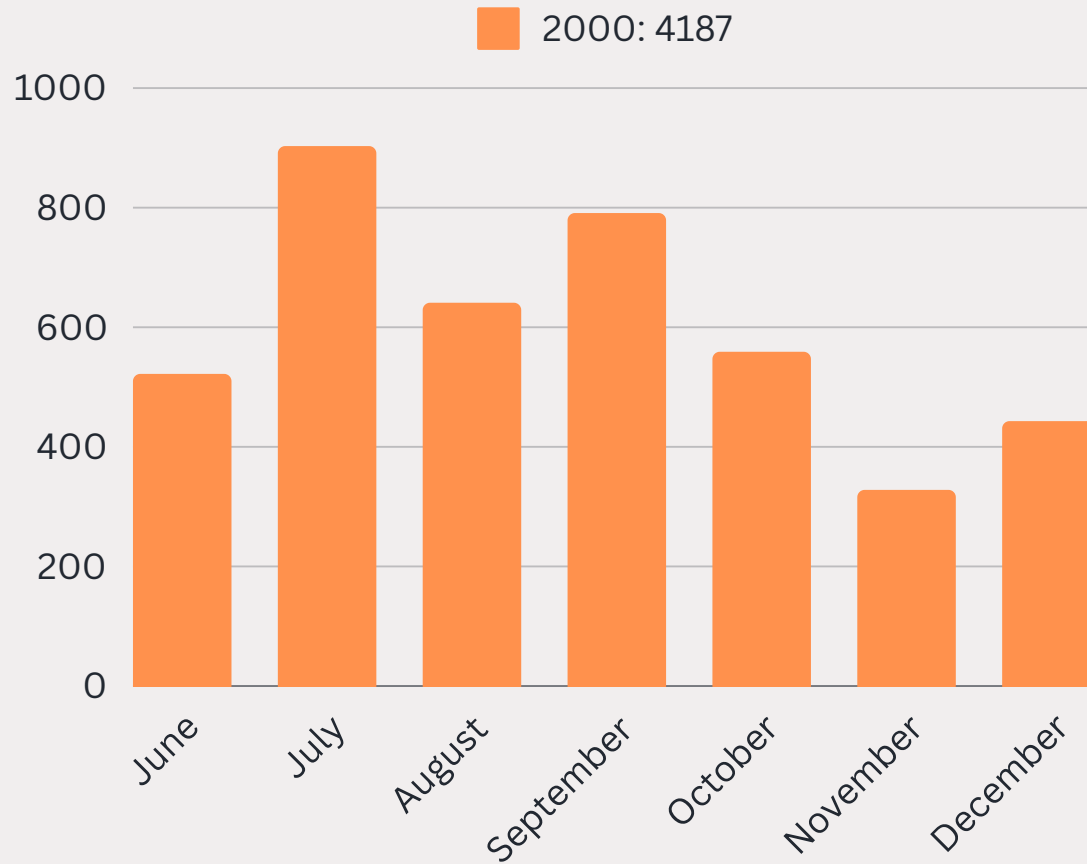

# NUMBER AND ORIGIN OF ATTENTIONS TO THE MONTBLANC TOURISM OFFICE 2000-2023

MONTBLANC

[www.montblancmedieval.cat](http://www.montblancmedieval.cat)

# ATTENTIONS YEAR OF INAUGURATION: 2000

# ORIGIN OF ATTENTIONS FROM 2001 TO 2004

2001

2002

2003

2004

# ORIGIN OF ATTENTIONS FROM 2017 TO 2020

2017

2018

2019

2020