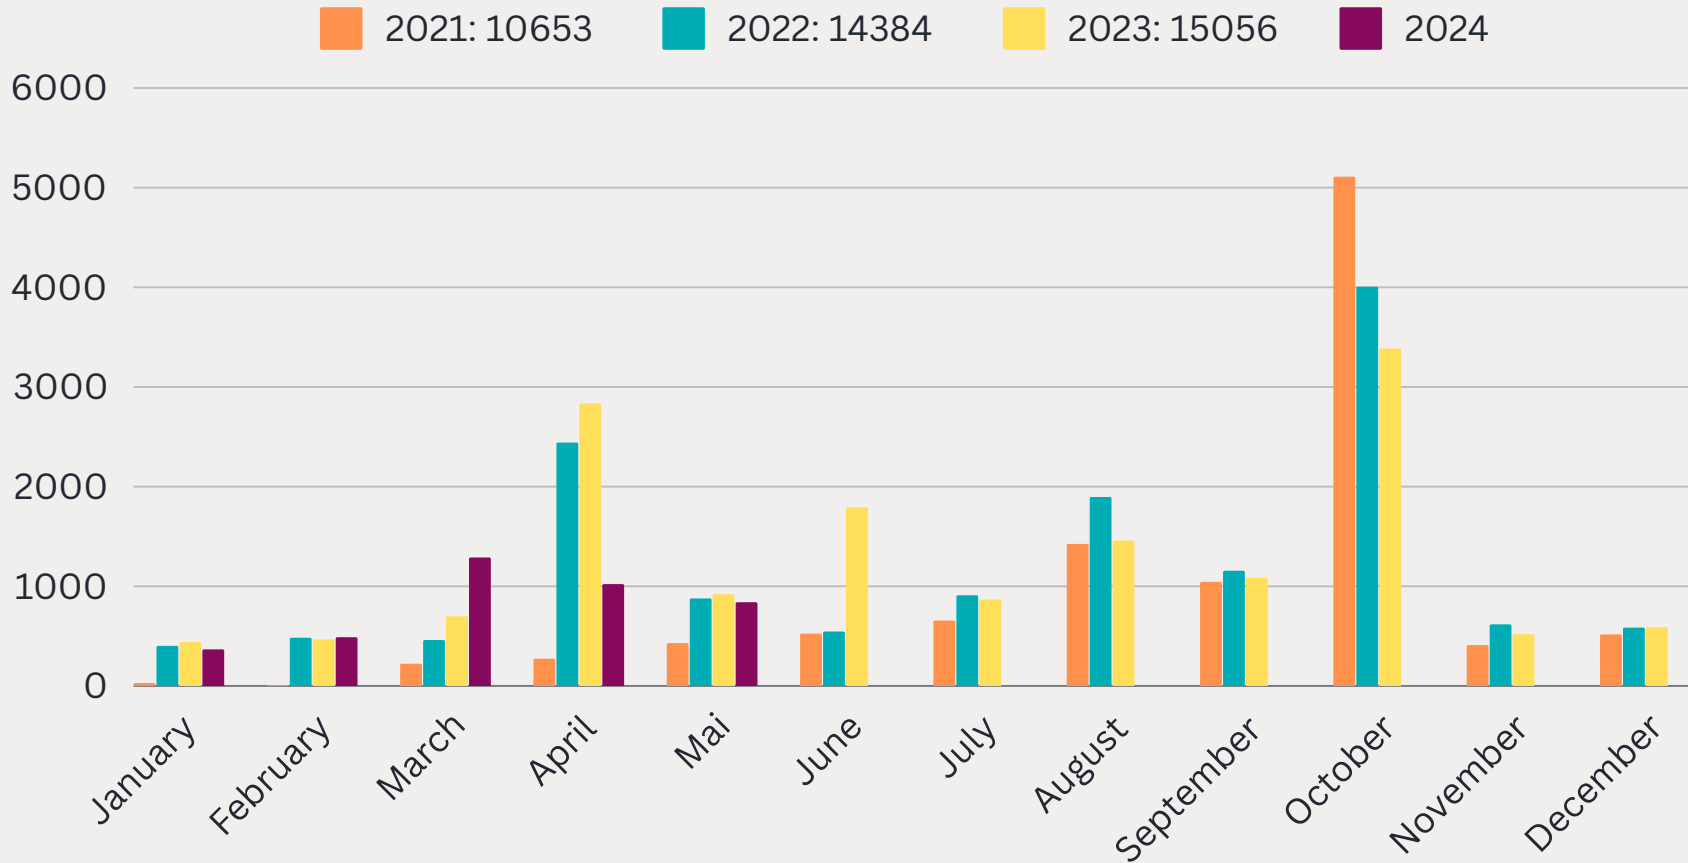

# ORIGIN OF ATTENTIONS FROM 2013 TO 2016

2013

2014

2015

2016

# ORIGIN OF ATTENTIONS FROM 2017 TO 2020

2017

2018

2019

2020

# ATTENTIONS FROM 2021 TO 2023

# ORIGIN OF ATTENTIONS FROM 2021 TO 2023

2021

2022

2023

**MONTBLANC**  
**- MEDIEVAL -**