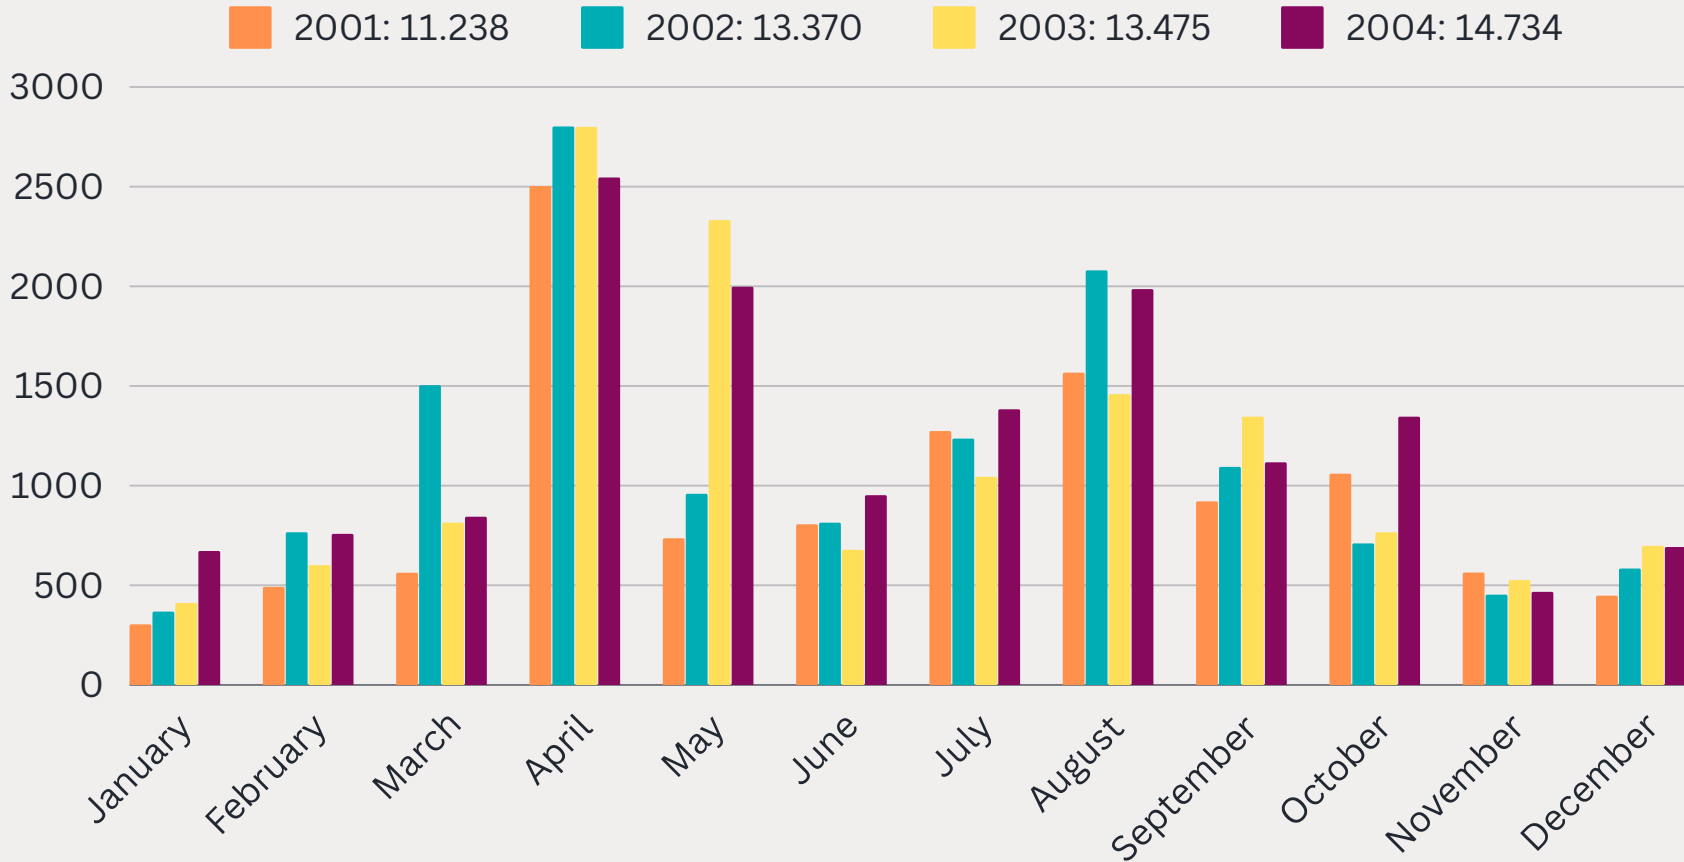

# NUMBER AND ORIGIN OF ATTENTIONS TO THE MONTBLANC TOURISM OFFICE 2000-2023

MONTBLANC

[www.montblancmedieval.cat](http://www.montblancmedieval.cat)

# ORIGIN OF ATTENTIONS FROM 2001 TO 2004

2001

2002

2003

2004