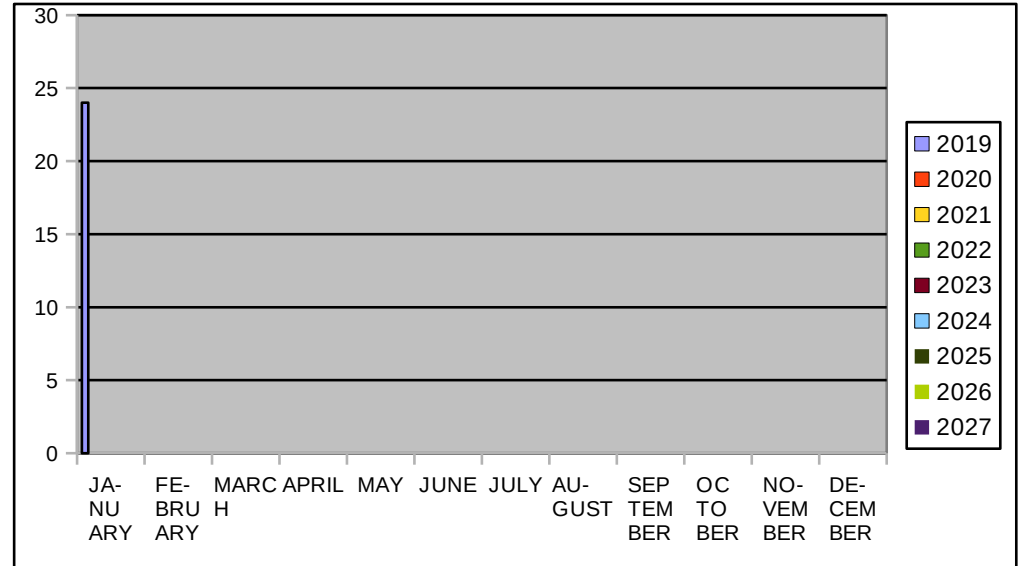

## EUROPEANS

MONTH	2019	2020	2021	2022	2023	2024	2025	2026	2027
JANUARY	24								
FEBRUARY									
MARCH									
APRIL									
MAY									
JUNE									
JULY									
AUGUST									
SEPTEMBER									
OCTOBER									
NOVEMBER									
DECEMBER									
<b>TOTAL</b>	<b>24</b>	<b>0</b>	<b>0</b>	<b>0</b>	<b>0</b>	<b>0</b>	<b>0</b>	<b>0</b>	<b>0</b>

## REST OF THE WORLD

MONTH	2019	2020	2021	2022	2023	2024	2025	2026	2027
JANUARY	16								
FEBRUARY									
MARCH									
APRIL									
MAY									
JUNE									
JULY									
AUGUST									
SEPTEMBER									
OCTOBER									
NOVEMBER									
DECEMBER									
<b>TOTAL</b>	<b>16</b>	<b>0</b>	<b>0</b>	<b>0</b>	<b>0</b>	<b>0</b>	<b>0</b>	<b>0</b>	<b>0</b>