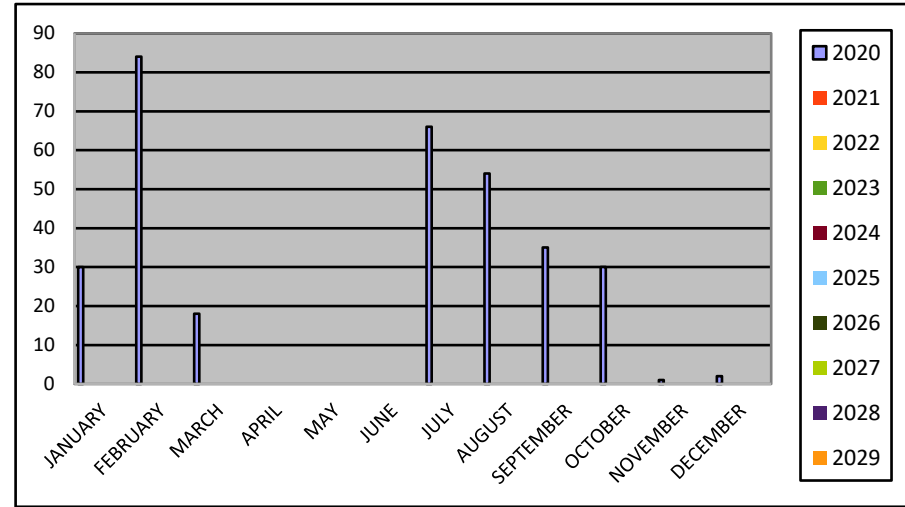

Origin of the monthly consultations received to the Local Tourist Office of Montblanc.

*** The numbers make reference to the consultations not to the number of people.

CATALANS

	2020	2021	2022	2023	2024	2025	2026	2027	2028	2029
JANUARY	202									
FEBRUARY	562									
MARCH	142									
APRIL	n/a									
MAY	n/a									
JUNE	n/a									
JULY	304									
AUGUST	922									
SEPTEMBER	498									
OCTOBER	270									
NOVEMBER	47									
DECEMBER	94									

TOTAL	2900	0	0	0	0	0	0	0	0	0
--------------	-------------	----------	----------	----------	----------	----------	----------	----------	----------	----------

SPANISH

	2020	2021	2022	2023	2024	2025	2026	2027	2028	2029
JANUARY	43									
FEBRUARY	70									
MARCH	28									
APRIL	n/a									
MAY	n/a									
JUNE	n/a									
JULY	77									
AUGUST	141									
SEPTEMBER	76									
OCTOBER	81									
NOVEMBER	3									
DECEMBER	1									

TOTAL	516	0	0	0	0	0	0	0	0	0
--------------	------------	----------	----------	----------	----------	----------	----------	----------	----------	----------

EUROPEANS

	2020	2021	2022	2023	2024	2025	2026	2027	2028	2029
JANUARY	30									
FEBRUARY	84									
MARCH	18									
APRIL	n/a									
MAY	n/a									
JUNE	n/a									
JULY	66									
AUGUST	54									
SEPTEMBER	35									
OCTOBER	30									
NOVEMBER	1									
DECEMBER	2									

TOTAL	317	0	0	0	0	0	0	0	0	0
--------------	------------	----------	----------	----------	----------	----------	----------	----------	----------	----------

REST OF THE WORLD

	2020	2021	2022	2023	2024	2025	2026	2027	2028	2029
JANUARY	6									
FEBRUARY	7									
MARCH	3									
APRIL	n/a									
MAY	n/a									
JUNE	n/a									
JULY	4									
AUGUST	2									
SEPTEMBER	1									
OCTOBER	1									
NOVEMBER	1									
DECEMBER	0									