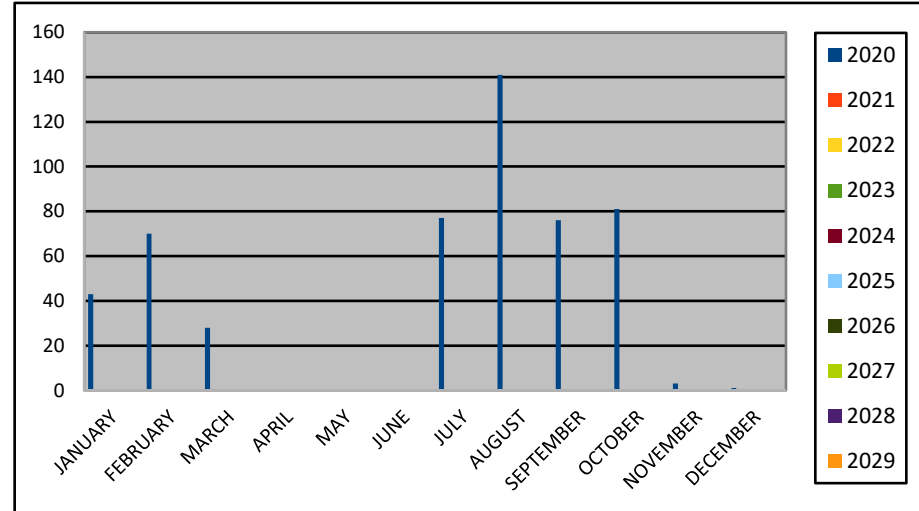

Origin of the monthly consultations received to the Local Tourist Office of Montblanc.

*** The numbers make reference to the consultations not to the number of people.

CATALANS

	2020	2021	2022	2023	2024	2025	2026	2027	2028	2029
JANUARY	202									
FEBRUARY	562									
MARCH	142									
APRIL	n/a									
MAY	n/a									
JUNE	n/a									
JULY	304									
AUGUST	922									
SEPTEMBER	498									
OCTOBER	270									
NOVEMBER	47									
DECEMBER	94									

TOTAL	2900	0	0	0	0	0	0	0	0	0
--------------	-------------	----------	----------	----------	----------	----------	----------	----------	----------	----------

SPANISH

	2020	2021	2022	2023	2024	2025	2026	2027	2028	2029
JANUARY	43									
FEBRUARY	70									
MARCH	28									
APRIL	n/a									
MAY	n/a									
JUNE	n/a									
JULY	77									
AUGUST	141									
SEPTEMBER	76									
OCTOBER	81									
NOVEMBER	3									
DECEMBER	1									

TOTAL	516	0	0	0	0	0	0	0	0	0
--------------	------------	----------	----------	----------	----------	----------	----------	----------	----------	----------

EUROPEANS

	2020	2021	2022	2023	2024	2025	2026	2027	2028	2029
JANUARY	30									
FEBRUARY	84									
MARCH	18									
APRIL	n/a									
MAY	n/a									
JUNE	n/a									
JULY	66									
AUGUST	54									
SEPTEMBER	35									
OCTOBER	30									
NOVEMBER	1									
DECEMBER	2									

TOTAL	317	0	0	0	0	0	0	0	0	0
--------------	------------	----------	----------	----------	----------	----------	----------	----------	----------	----------

REST OF THE WORLD

	2020	2021	2022	2023	2024	2025	2026	2027	2028	2029
JANUARY	6									
FEBRUARY	7									
MARCH	3									
APRIL	n/a									
MAY	n/a									
JUNE	n/a									
JULY	4									
AUGUST	2									
SEPTEMBER	1									
OCTOBER	1									
NOVEMBER	1									
DECEMBER	0									