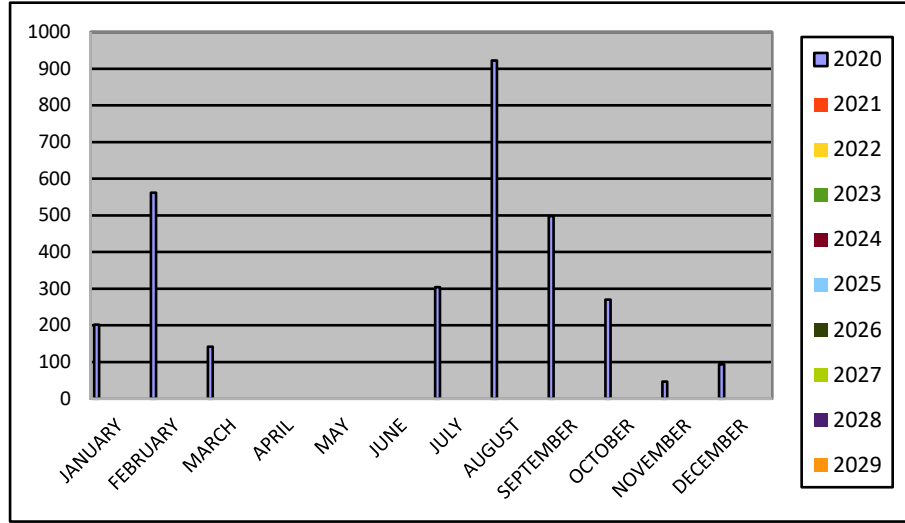

Origin of the monthly consultations received to the Local Tourist Office of Montblanc.

*** The numbers make reference to the consultations not to the number of people.

CATALANS

	2020	2021	2022	2023	2024	2025	2026	2027	2028	2029
JANUARY	202									
FEBRUARY	562									
MARCH	142									
APRIL	n/a									
MAY	n/a									
JUNE	n/a									
JULY	304									
AUGUST	922									
SEPTEMBER	498									
OCTOBER	270									
NOVEMBER	47									
DECEMBER	94									

TOTAL	2900	0	0	0	0	0	0	0	0	0
--------------	-------------	----------	----------	----------	----------	----------	----------	----------	----------	----------

SPANISH

	2020	2021	2022	2023	2024	2025	2026	2027	2028	2029
JANUARY	43									
FEBRUARY	70									
MARCH	28									
APRIL	n/a									
MAY	n/a									
JUNE	n/a									
JULY	77									
AUGUST	141									
SEPTEMBER	76									
OCTOBER	81									
NOVEMBER	3									
DECEMBER	1									

TOTAL	516	0	0	0	0	0	0	0	0	0
--------------	------------	----------	----------	----------	----------	----------	----------	----------	----------	----------

EUROPEANS

	2020	2021	2022	2023	2024	2025	2026	2027	2028	2029
JANUARY	30									
FEBRUARY	84									
MARCH	18									
APRIL	n/a									
MAY	n/a									
JUNE	n/a									
JULY	66									
AUGUST	54									
SEPTEMBER	35									
OCTOBER	30									
NOVEMBER	1									
DECEMBER	2									

TOTAL	317	0	0	0	0	0	0	0	0	0
--------------	------------	----------	----------	----------	----------	----------	----------	----------	----------	----------

REST OF THE WORLD

	2020	2021	2022	2023	2024	2025	2026	2027	2028	2029
JANUARY	6									
FEBRUARY	7									
MARCH	3									
APRIL	n/a									
MAY	n/a									
JUNE	n/a									
JULY	4									
AUGUST	2									
SEPTEMBER	1									
OCTOBER	1									
NOVEMBER	1									
DECEMBER	0									