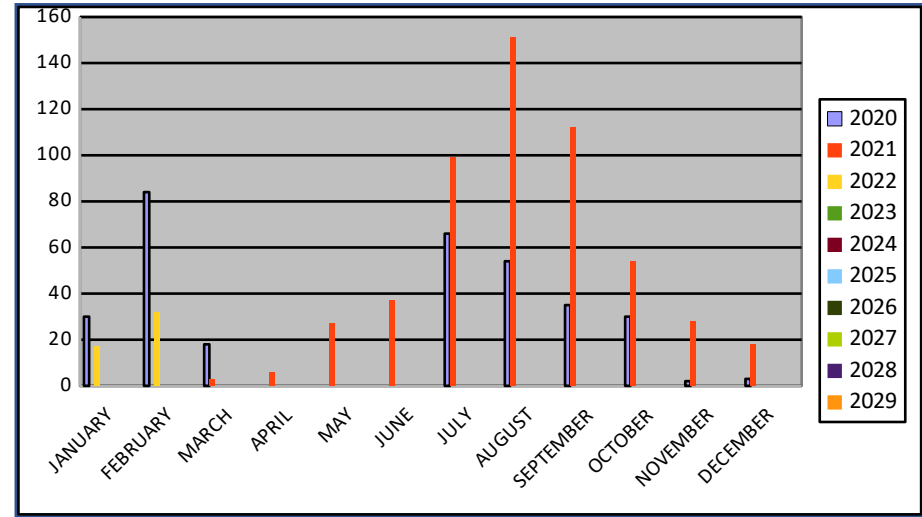

EUROPEANS

	2020	2021	2022	2023	2024	2025	2026	2027	2028	2029
JANUARY	30	n/a	17							
FEBRUARY	84	n/a	32							
MARCH	18	3								
APRIL	n/a	6								
MAY	n/a	27								
JUNE	n/a	37								
JULY	66	99								
AUGUST	54	151								
SEPTEMBER	35	112								
OCTOBER	30	54								
NOVEMBER	2	28								
DECEMBER	3	18								

TOTAL	322	535	49							
--------------	------------	------------	-----------	--	--	--	--	--	--	--

REST OF THE WORLD

	2020	2021	2022	2023	2024	2025	2026	2027	2028	2029
JANUARY	6	n/a	9							
FEBRUARY	7	n/a	5							
MARCH	3	1								
APRIL	n/a	1								
MAY	n/a	1								
JUNE	n/a	2								
JULY	4	8								
AUGUST	2	12								
SEPTEMBER	1	11								
OCTOBER	1	6								
NOVEMBER	1	4								
DECEMBER		9								