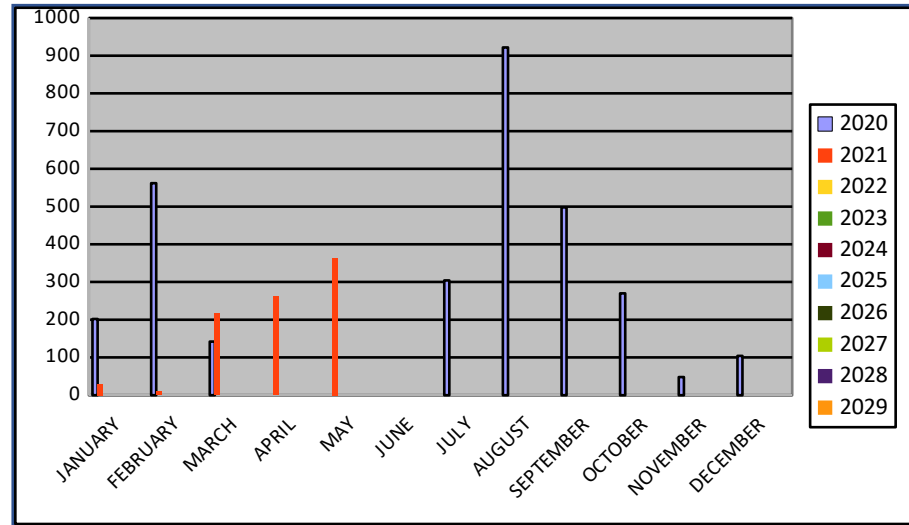

Origin of the monthly consultations received to the Local Tourist Office of Montblanc.

*** The numbers make reference to the consultations not to the number of people.

CATALANS

	2020	2021	2022	2023	2024	2025	2026	2027	2028	2029
JANUARY	202	29								
FEBRUARY	562	10								
MARCH	142	216								
APRIL	n/a	261								
MAY	n/a	363								
JUNE	n/a									
JULY	304									
AUGUST	922									
SEPTEMBER	498									
OCTOBER	270									
NOVEMBER	48									
DECEMBER	104									
TOTAL	3052	879								

SPANISH

	2020	2021	2022	2023	2024	2025	2026	2027	2028	2029
JANUARY	43	n/a								
FEBRUARY	70	n/a								
MARCH	28	3								
APRIL	n/a	5								
MAY	n/a	39								
JUNE	n/a									
JULY	77									
AUGUST	141									
SEPTEMBER	76									
OCTOBER	81									
NOVEMBER	3									
DECEMBER	1									
TOTAL	520	47								

EUROPEANS

	2020	2021	2022	2023	2024	2025	2026	2027	2028	2029
JANUARY	30	n/a								
FEBRUARY	84	n/a								
MARCH	18	3								
APRIL	n/a	6								
MAY	n/a	27								
JUNE	n/a									
JULY	66									
AUGUST	54									
SEPTEMBER	35									
OCTOBER	30									
NOVEMBER	2									
DECEMBER	3									

TOTAL	322	36								
--------------	------------	-----------	--	--	--	--	--	--	--	--

REST OF THE WORLD

	2020	2021	2022	2023	2024	2025	2026	2027	2028	2029
JANUARY	6	n/a								
FEBRUARY	7	n/a								
MARCH	3	1								
APRIL	n/a	1								
MAY	n/a	1								
JUNE	n/a									
JULY	4									
AUGUST	2									
SEPTEMBER	1									
OCTOBER	1									
NOVEMBER	1									
DECEMBER										