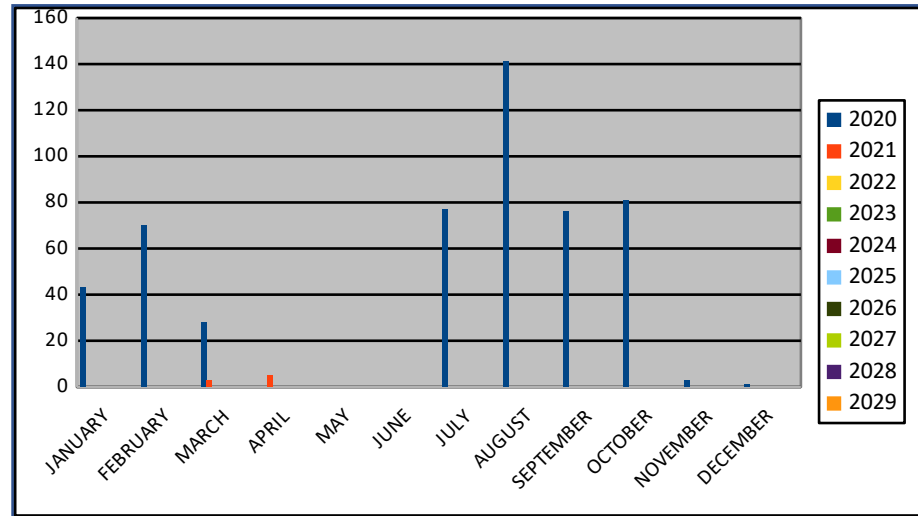

Origin of the monthly consultations received to the Local Tourist Office of Montblanc.

*** The numbers make reference to the consultations not to the number of people.

CATALANS

	2020	2021	2022	2023	2024	2025	2026	2027	2028	2029
JANUARY	202	29								
FEBRUARY	562	10								
MARCH	142	216								
APRIL	n/a	261								
MAY	n/a	363								
JUNE	n/a									
JULY	304									
AUGUST	922									
SEPTEMBER	498									
OCTOBER	270									
NOVEMBER	48									
DECEMBER	104									
TOTAL	3052	879								

SPANISH

	2020	2021	2022	2023	2024	2025	2026	2027	2028	2029
JANUARY	43	n/a								
FEBRUARY	70	n/a								
MARCH	28	3								
APRIL	n/a	5								
MAY	n/a	39								
JUNE	n/a									
JULY	77									
AUGUST	141									
SEPTEMBER	76									
OCTOBER	81									
NOVEMBER	3									
DECEMBER	1									
TOTAL	520	47								

EUROPEANS

	2020	2021	2022	2023	2024	2025	2026	2027	2028	2029
JANUARY	30	n/a								
FEBRUARY	84	n/a								
MARCH	18	3								
APRIL	n/a	6								
MAY	n/a	27								
JUNE	n/a									
JULY	66									
AUGUST	54									
SEPTEMBER	35									
OCTOBER	30									
NOVEMBER	2									
DECEMBER	3									

TOTAL	322	36								
--------------	------------	-----------	--	--	--	--	--	--	--	--

REST OF THE WORLD

	2020	2021	2022	2023	2024	2025	2026	2027	2028	2029
JANUARY	6	n/a								
FEBRUARY	7	n/a								
MARCH	3	1								
APRIL	n/a	1								
MAY	n/a	1								
JUNE	n/a									
JULY	4									
AUGUST	2									
SEPTEMBER	1									
OCTOBER	1									
NOVEMBER	1									
DECEMBER										