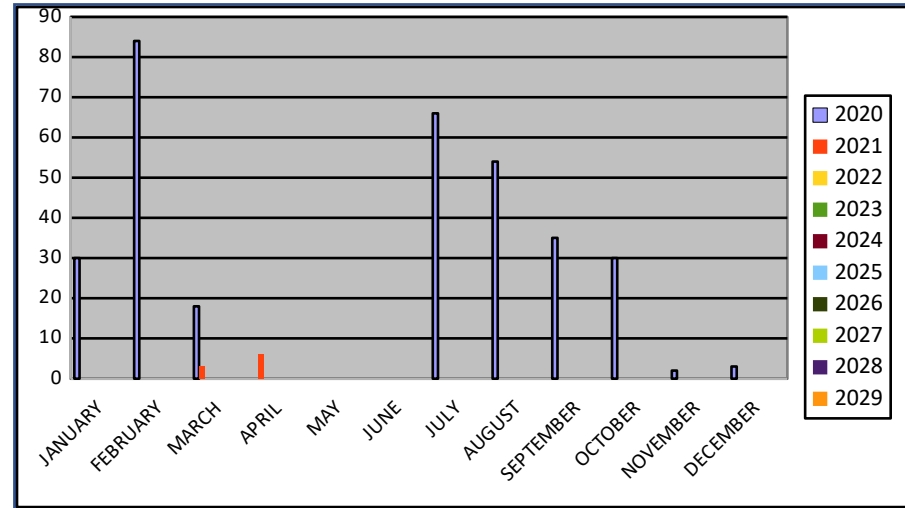

Origin of the monthly consultations received to the Local Tourist Office of Montblanc.

*** The numbers make reference to the consultations not to the number of people.

CATALANS

	2020	2021	2022	2023	2024	2025	2026	2027	2028	2029
JANUARY	202	29								
FEBRUARY	562	10								
MARCH	142	216								
APRIL	n/a	261								
MAY	n/a	363								
JUNE	n/a									
JULY	304									
AUGUST	922									
SEPTEMBER	498									
OCTOBER	270									
NOVEMBER	48									
DECEMBER	104									
TOTAL	3052	879								

SPANISH

	2020	2021	2022	2023	2024	2025	2026	2027	2028	2029
JANUARY	43	n/a								
FEBRUARY	70	n/a								
MARCH	28	3								
APRIL	n/a	5								
MAY	n/a	39								
JUNE	n/a									
JULY	77									
AUGUST	141									
SEPTEMBER	76									
OCTOBER	81									
NOVEMBER	3									
DECEMBER	1									
TOTAL	520	47								

EUROPEANS

	2020	2021	2022	2023	2024	2025	2026	2027	2028	2029
JANUARY	30	n/a								
FEBRUARY	84	n/a								
MARCH	18	3								
APRIL	n/a	6								
MAY	n/a	27								
JUNE	n/a									
JULY	66									
AUGUST	54									
SEPTEMBER	35									
OCTOBER	30									
NOVEMBER	2									
DECEMBER	3									

TOTAL	322	36								
--------------	------------	-----------	--	--	--	--	--	--	--	--

REST OF THE WORLD

	2020	2021	2022	2023	2024	2025	2026	2027	2028	2029
JANUARY	6	n/a								
FEBRUARY	7	n/a								
MARCH	3	1								
APRIL	n/a	1								
MAY	n/a	1								
JUNE	n/a									
JULY	4									
AUGUST	2									
SEPTEMBER	1									
OCTOBER	1									
NOVEMBER	1									
DECEMBER										