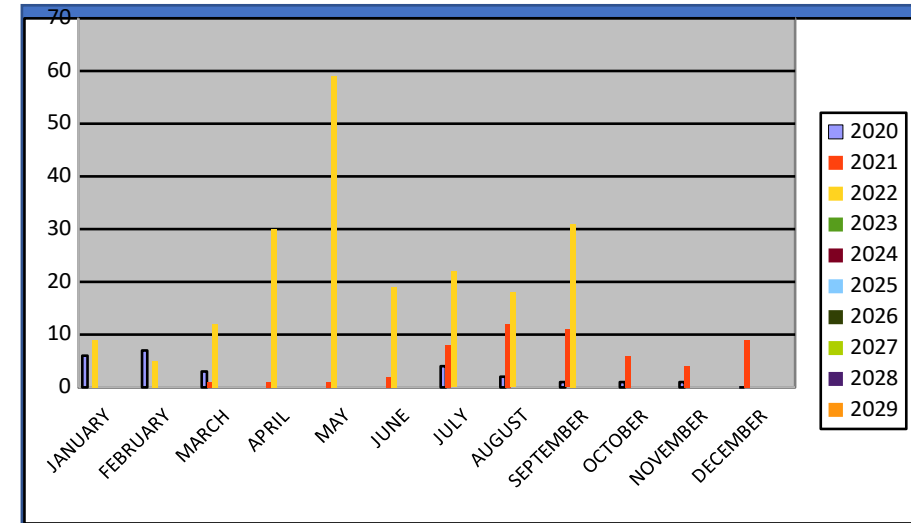

EUROPEANS

	2020	2021	2022	2023	2024	2025	2026	2027	2028	2029
JANUARY	30	n/a	17							
FEBRUARY	84	n/a	32							
MARCH	18	3	47							
APRIL	n/a	6	93							
MAY	n/a	27	280							
JUNE	n/a	37	69							
JULY	66	99	264							
AUGUST	54	151	370							
SEPTEMBER	35	112	209							
OCTOBER	30	54								
NOVEMBER	2	28								
DECEMBER	3	18								

TOTAL	322	535	1381							
--------------	------------	------------	-------------	--	--	--	--	--	--	--

REST OF THE WORLD

	2020	2021	2022	2023	2024	2025	2026	2027	2028	2029
JANUARY	6	n/a	9							
FEBRUARY	7	n/a	5							
MARCH	3	1	12							
APRIL	n/a	1	30							
MAY	n/a	1	59							
JUNE	n/a	2	19							
JULY	4	8	22							
AUGUST	2	12	18							
SEPTEMBER	1	11	31							
OCTOBER	1	6								
NOVEMBER	1	4								
DECEMBER		9								