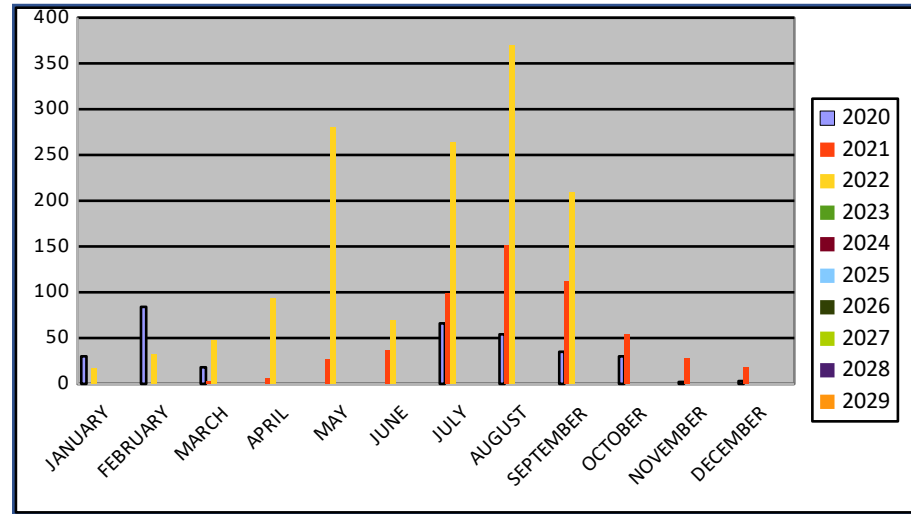

EUROPEANS

	2020	2021	2022	2023	2024	2025	2026	2027	2028	2029
JANUARY	30	n/a	17							
FEBRUARY	84	n/a	32							
MARCH	18	3	47							
APRIL	n/a	6	93							
MAY	n/a	27	280							
JUNE	n/a	37	69							
JULY	66	99	264							
AUGUST	54	151	370							
SEPTEMBER	35	112	209							
OCTOBER	30	54								
NOVEMBER	2	28								
DECEMBER	3	18								

TOTAL	322	535	1381							
--------------	------------	------------	-------------	--	--	--	--	--	--	--

REST OF THE WORLD

	2020	2021	2022	2023	2024	2025	2026	2027	2028	2029
JANUARY	6	n/a	9							
FEBRUARY	7	n/a	5							
MARCH	3	1	12							
APRIL	n/a	1	30							
MAY	n/a	1	59							
JUNE	n/a	2	19							
JULY	4	8	22							
AUGUST	2	12	18							
SEPTEMBER	1	11	31							
OCTOBER	1	6								
NOVEMBER	1	4								
DECEMBER		9								