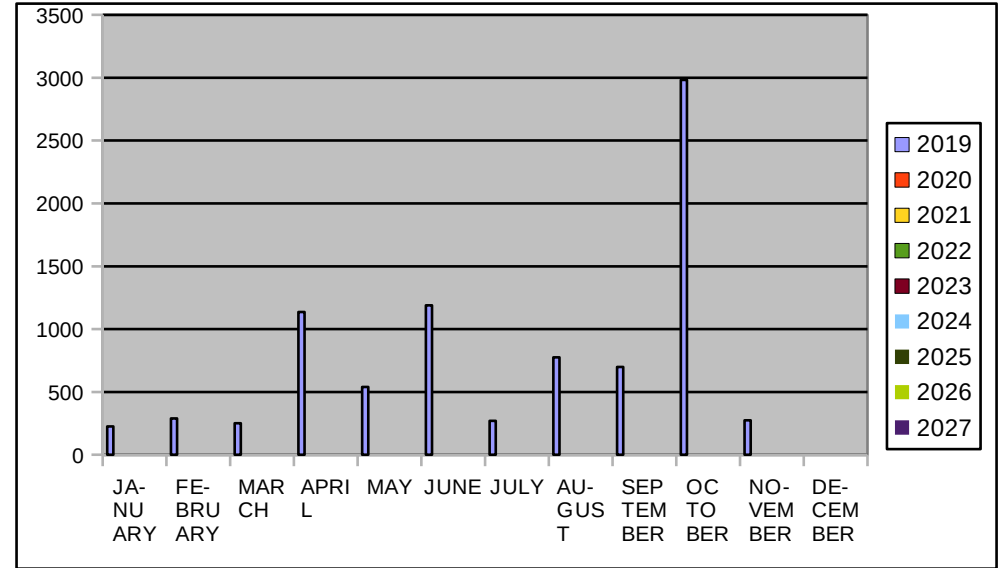

Origin of the monthly consultations received to the Local Tourist Office of Montblanc.

*** The numbers make reference to the consultations not to the number of people.

CATALANS

MONTH	2019	2020	2021	2022	2023	2024	2025	2026	2027
JANUARY	225								
FEBRUARY	288								
MARCH	251								
APRIL	1136								
MAY	540								
JUNE	1189								
JULY	269								
AUGUST	775								
SEPTEMBER	700								
OCTOBER	2982								
NOVEMBER	275								
DECEMBER									
TOTAL	8630	0	0	0	0	0	0	0	0

SPANISH

MONTH	2019	2020	2021	2022	2023	2024	2025	2026	2027
JANUARY	54								
FEBRUARY	50								
MARCH	121								
APRIL	300								
MAY	100								
JUNE	115								
JULY	225								
AUGUST	395								
SEPTEMBER	171								
OCTOBER	116								
NOVEMBER	70								
DECEMBER									
TOTAL	1717	0	0	0	0	0	0	0	0

EUROPEANS

MONTH	2019	2020	2021	2022	2023	2024	2025	2026	2027
JANUARY	40								
FEBRUARY	21								
MARCH	73								
APRIL	172								
MAY	177								
JUNE	203								
JULY	334								
AUGUST	457								
SEPTEMBER	279								
OCTOBER	141								
NOVEMBER	58								
DECEMBER									
TOTAL	1955	0	0	0	0	0	0	0	0

REST OF THE WORLD

MONTH	2019	2020	2021	2022	2023	2024	2025	2026	2027
JANUARY	16								
FEBRUARY	8								
MARCH	13								
APRIL	27								
MAY	29								
JUNE	21								
JULY	16								
AUGUST	24								
SEPTEMBER	42								
OCTOBER	32								
NOVEMBER	11								
DECEMBER									
TOTAL	239	0	0	0	0	0	0	0	0