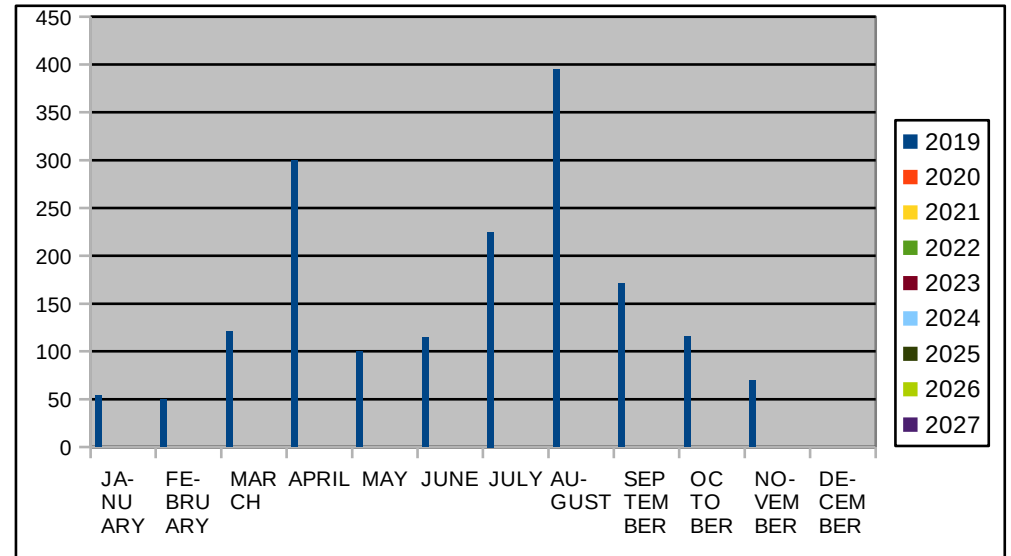

Origin of the monthly consultations received to the Local Tourist Office of Montblanc.

*** The numbers make reference to the consultations not to the number of people.

CATALANS

MONTH	2019	2020	2021	2022	2023	2024	2025	2026	2027
JANUARY	225								
FEBRUARY	288								
MARCH	251								
APRIL	1136								
MAY	540								
JUNE	1189								
JULY	269								
AUGUST	775								
SEPTEMBER	700								
OCTOBER	2982								
NOVEMBER	275								
DECEMBER									
TOTAL	8630	0	0	0	0	0	0	0	0

SPANISH

MONTH	2019	2020	2021	2022	2023	2024	2025	2026	2027
JANUARY	54								
FEBRUARY	50								
MARCH	121								
APRIL	300								
MAY	100								
JUNE	115								
JULY	225								
AUGUST	395								
SEPTEMBER	171								
OCTOBER	116								
NOVEMBER	70								
DECEMBER									
TOTAL	1717	0	0	0	0	0	0	0	0

EUROPEANS

MONTH	2019	2020	2021	2022	2023	2024	2025	2026	2027
JANUARY	40								
FEBRUARY	21								
MARCH	73								
APRIL	172								
MAY	177								
JUNE	203								
JULY	334								
AUGUST	457								
SEPTEMBER	279								
OCTOBER	141								
NOVEMBER	58								
DECEMBER									
TOTAL	1955	0	0	0	0	0	0	0	0

REST OF THE WORLD

MONTH	2019	2020	2021	2022	2023	2024	2025	2026	2027
JANUARY	16								
FEBRUARY	8								
MARCH	13								
APRIL	27								
MAY	29								
JUNE	21								
JULY	16								
AUGUST	24								
SEPTEMBER	42								
OCTOBER	32								
NOVEMBER	11								
DECEMBER									
TOTAL	239	0	0	0	0	0	0	0	0