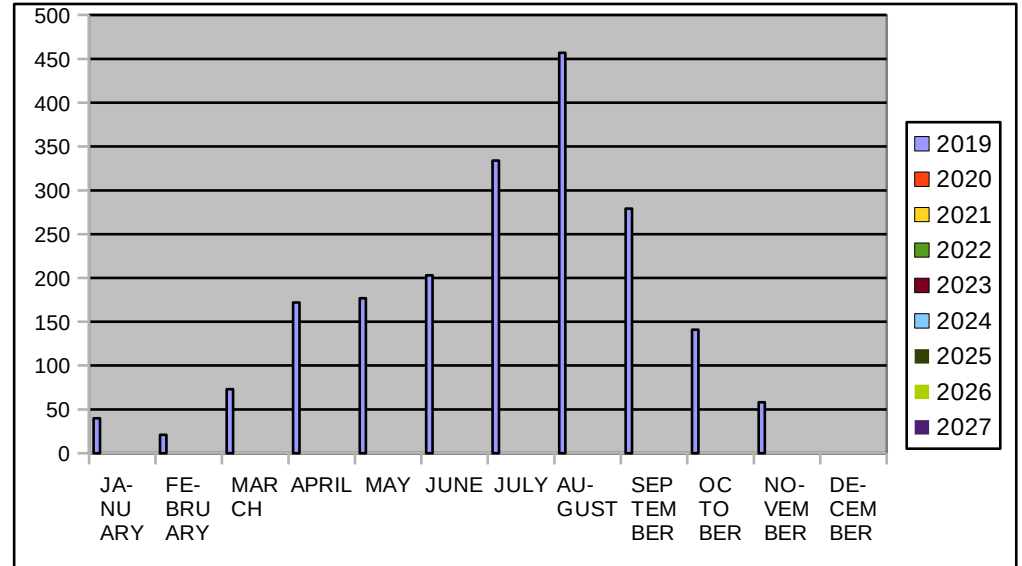

Origin of the monthly consultations received to the Local Tourist Office of Montblanc.

*** The numbers make reference to the consultations not to the number of people.

CATALANS

MONTH	2019	2020	2021	2022	2023	2024	2025	2026	2027
JANUARY	225								
FEBRUARY	288								
MARCH	251								
APRIL	1136								
MAY	540								
JUNE	1189								
JULY	269								
AUGUST	775								
SEPTEMBER	700								
OCTOBER	2982								
NOVEMBER	275								
DECEMBER									
TOTAL	8630	0	0	0	0	0	0	0	0

SPANISH

MONTH	2019	2020	2021	2022	2023	2024	2025	2026	2027
JANUARY	54								
FEBRUARY	50								
MARCH	121								
APRIL	300								
MAY	100								
JUNE	115								
JULY	225								
AUGUST	395								
SEPTEMBER	171								
OCTOBER	116								
NOVEMBER	70								
DECEMBER									
TOTAL	1717	0	0	0	0	0	0	0	0

EUROPEANS

MONTH	2019	2020	2021	2022	2023	2024	2025	2026	2027
JANUARY	40								
FEBRUARY	21								
MARCH	73								
APRIL	172								
MAY	177								
JUNE	203								
JULY	334								
AUGUST	457								
SEPTEMBER	279								
OCTOBER	141								
NOVEMBER	58								
DECEMBER									
TOTAL	1955	0	0	0	0	0	0	0	0

REST OF THE WORLD

MONTH	2019	2020	2021	2022	2023	2024	2025	2026	2027
JANUARY	16								
FEBRUARY	8								
MARCH	13								
APRIL	27								
MAY	29								
JUNE	21								
JULY	16								
AUGUST	24								
SEPTEMBER	42								
OCTOBER	32								
NOVEMBER	11								
DECEMBER									
TOTAL	239	0	0	0	0	0	0	0	0