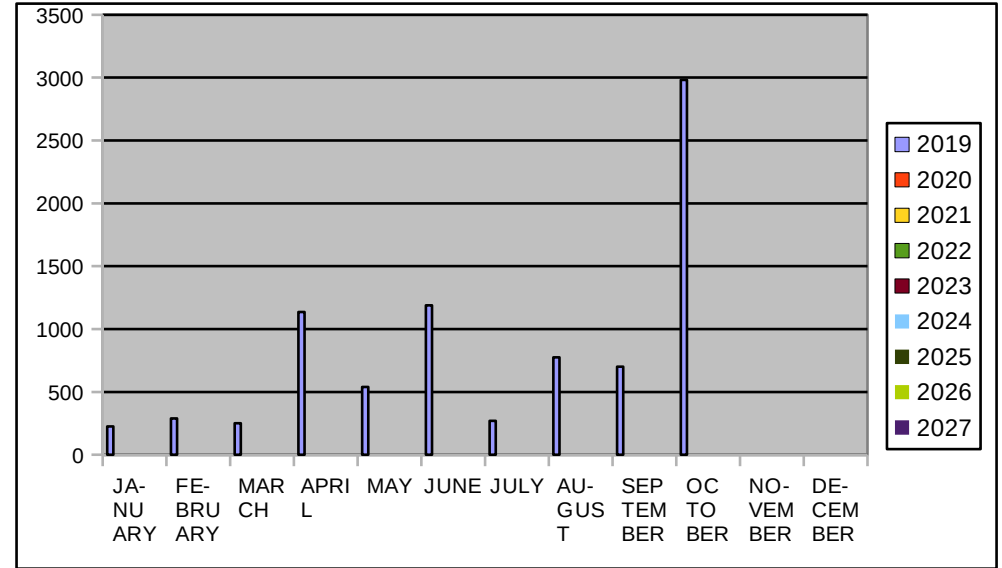

**Origin of the monthly consultations received to the Local Tourist Office of Montblanc.**

*\*\*\* The numbers make reference to the consultations not to the number of people.*

**CATALANS**

MONTH	2019	2020	2021	2022	2023	2024	2025	2026	2027
JANUARY	225								
FEBRUARY	288								
MARCH	251								
APRIL	1136								
MAY	540								
JUNE	1189								
JULY	269								
AUGUST	775								
SEPTEMBER	700								
OCTOBER	2982								
NOVEMBER									
DECEMBER									
<b>TOTAL</b>	<b>8355</b>	<b>0</b>	<b>0</b>	<b>0</b>	<b>0</b>	<b>0</b>	<b>0</b>	<b>0</b>	<b>0</b>

**SPANISH**

MONTH	2019	2020	2021	2022	2023	2024	2025	2026	2027
JANUARY	54								
FEBRUARY	50								
MARCH	121								
APRIL	300								
MAY	100								
JUNE	115								
JULY	225								
AUGUST	395								
SEPTEMBER	171								
OCTOBER	116								
NOVEMBER									
DECEMBER									
<b>TOTAL</b>	<b>1647</b>	<b>0</b>	<b>0</b>	<b>0</b>	<b>0</b>	<b>0</b>	<b>0</b>	<b>0</b>	<b>0</b>

## EUROPEANS

MONTH	2019	2020	2021	2022	2023	2024	2025	2026	2027
JANUARY	40								
FEBRUARY	21								
MARCH	73								
APRIL	172								
MAY	177								
JUNE	203								
JULY	334								
AUGUST	457								
SEPTEMBER	279								
OCTOBER	141								
NOVEMBER									
DECEMBER									
<b>TOTAL</b>	<b>1897</b>	<b>0</b>	<b>0</b>	<b>0</b>	<b>0</b>	<b>0</b>	<b>0</b>	<b>0</b>	<b>0</b>

## REST OF THE WORLD

MONTH	2019	2020	2021	2022	2023	2024	2025	2026	2027
JANUARY	16								
FEBRUARY	8								
MARCH	13								
APRIL	27								
MAY	29								
JUNE	21								
JULY	16								
AUGUST	24								
SEPTEMBER	42								
OCTOBER	32								
NOVEMBER									
DECEMBER									
<b>TOTAL</b>	<b>228</b>	<b>0</b>	<b>0</b>	<b>0</b>	<b>0</b>	<b>0</b>	<b>0</b>	<b>0</b>	<b>0</b>