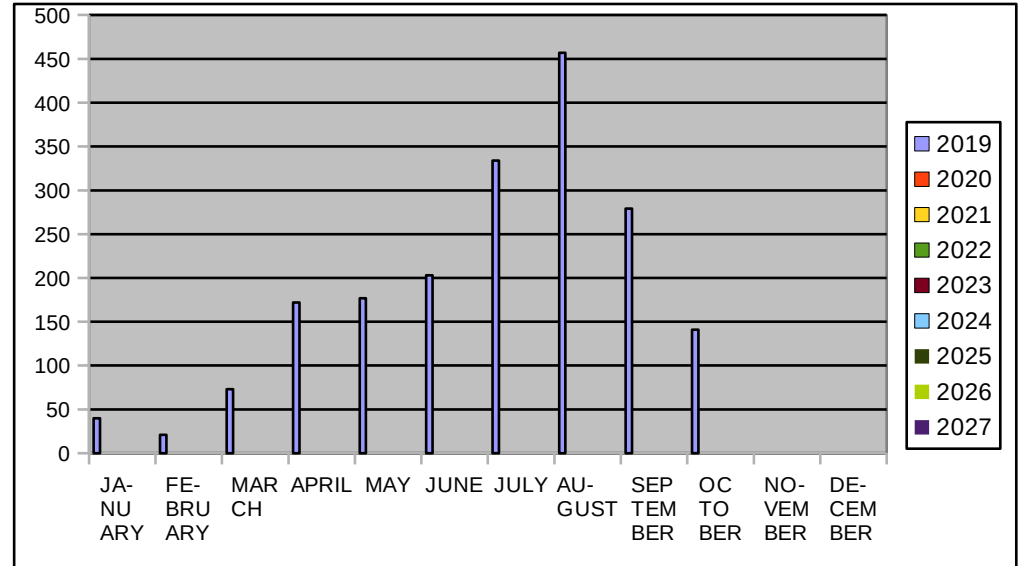

**Origin of the monthly consultations received to the Local Tourist Office of Montblanc.**

*\*\*\* The numbers make reference to the consultations not to the number of people.*

**CATALANS**

MONTH	2019	2020	2021	2022	2023	2024	2025	2026	2027
JANUARY	225								
FEBRUARY	288								
MARCH	251								
APRIL	1136								
MAY	540								
JUNE	1189								
JULY	269								
AUGUST	775								
SEPTEMBER	700								
OCTOBER	2982								
NOVEMBER									
DECEMBER									
<b>TOTAL</b>	<b>8355</b>	<b>0</b>	<b>0</b>	<b>0</b>	<b>0</b>	<b>0</b>	<b>0</b>	<b>0</b>	<b>0</b>

**SPANISH**

MONTH	2019	2020	2021	2022	2023	2024	2025	2026	2027
JANUARY	54								
FEBRUARY	50								
MARCH	121								
APRIL	300								
MAY	100								
JUNE	115								
JULY	225								
AUGUST	395								
SEPTEMBER	171								
OCTOBER	116								
NOVEMBER									
DECEMBER									
<b>TOTAL</b>	<b>1647</b>	<b>0</b>	<b>0</b>	<b>0</b>	<b>0</b>	<b>0</b>	<b>0</b>	<b>0</b>	<b>0</b>

## EUROPEANS

MONTH	2019	2020	2021	2022	2023	2024	2025	2026	2027
JANUARY	40								
FEBRUARY	21								
MARCH	73								
APRIL	172								
MAY	177								
JUNE	203								
JULY	334								
AUGUST	457								
SEPTEMBER	279								
OCTOBER	141								
NOVEMBER									
DECEMBER									
<b>TOTAL</b>	<b>1897</b>	<b>0</b>	<b>0</b>	<b>0</b>	<b>0</b>	<b>0</b>	<b>0</b>	<b>0</b>	<b>0</b>

## REST OF THE WORLD

MONTH	2019	2020	2021	2022	2023	2024	2025	2026	2027
JANUARY	16								
FEBRUARY	8								
MARCH	13								
APRIL	27								
MAY	29								
JUNE	21								
JULY	16								
AUGUST	24								
SEPTEMBER	42								
OCTOBER	32								
NOVEMBER									
DECEMBER									
<b>TOTAL</b>	<b>228</b>	<b>0</b>	<b>0</b>	<b>0</b>	<b>0</b>	<b>0</b>	<b>0</b>	<b>0</b>	<b>0</b>