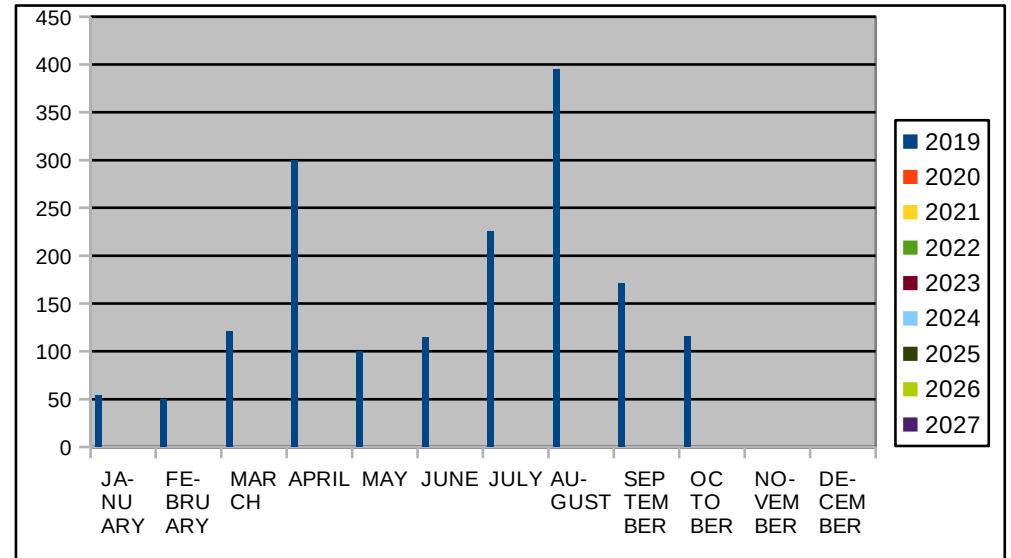

**Origin of the monthly consultations received to the Local Tourist Office of Montblanc.**

*\*\*\* The numbers make reference to the consultations not to the number of people.*

**CATALANS**

MONTH	2019	2020	2021	2022	2023	2024	2025	2026	2027
JANUARY	225								
FEBRUARY	288								
MARCH	251								
APRIL	1136								
MAY	540								
JUNE	1189								
JULY	269								
AUGUST	775								
SEPTEMBER	700								
OCTOBER	2982								
NOVEMBER									
DECEMBER									
<b>TOTAL</b>	<b>8355</b>	<b>0</b>	<b>0</b>	<b>0</b>	<b>0</b>	<b>0</b>	<b>0</b>	<b>0</b>	<b>0</b>

**SPANISH**

MONTH	2019	2020	2021	2022	2023	2024	2025	2026	2027
JANUARY	54								
FEBRUARY	50								
MARCH	121								
APRIL	300								
MAY	100								
JUNE	115								
JULY	225								
AUGUST	395								
SEPTEMBER	171								
OCTOBER	116								
NOVEMBER									
DECEMBER									
<b>TOTAL</b>	<b>1647</b>	<b>0</b>	<b>0</b>	<b>0</b>	<b>0</b>	<b>0</b>	<b>0</b>	<b>0</b>	<b>0</b>

## EUROPEANS

MONTH	2019	2020	2021	2022	2023	2024	2025	2026	2027
JANUARY	40								
FEBRUARY	21								
MARCH	73								
APRIL	172								
MAY	177								
JUNE	203								
JULY	334								
AUGUST	457								
SEPTEMBER	279								
OCTOBER	141								
NOVEMBER									
DECEMBER									
<b>TOTAL</b>	<b>1897</b>	<b>0</b>	<b>0</b>	<b>0</b>	<b>0</b>	<b>0</b>	<b>0</b>	<b>0</b>	<b>0</b>

## REST OF THE WORLD

MONTH	2019	2020	2021	2022	2023	2024	2025	2026	2027
JANUARY	16								
FEBRUARY	8								
MARCH	13								
APRIL	27								
MAY	29								
JUNE	21								
JULY	16								
AUGUST	24								
SEPTEMBER	42								
OCTOBER	32								
NOVEMBER									
DECEMBER									
<b>TOTAL</b>	<b>228</b>	<b>0</b>	<b>0</b>	<b>0</b>	<b>0</b>	<b>0</b>	<b>0</b>	<b>0</b>	<b>0</b>