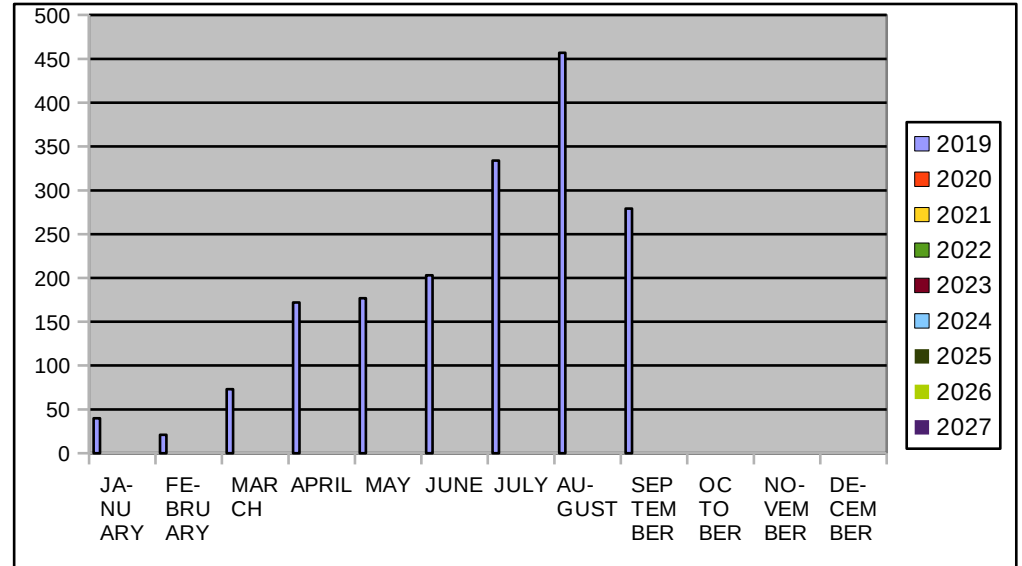

EUROPEANS

MONTH	2019	2020	2021	2022	2023	2024	2025	2026	2027
JANUARY	40								
FEBRUARY	21								
MARCH	73								
APRIL	172								
MAY	177								
JUNE	203								
JULY	334								
AUGUST	457								
SEPTEMBER	279								
OCTOBER									
NOVEMBER									
DECEMBER									
TOTAL	1756	0	0	0	0	0	0	0	0

REST OF THE WORLD

MONTH	2019	2020	2021	2022	2023	2024	2025	2026	2027
JANUARY	16								
FEBRUARY	8								
MARCH	13								
APRIL	27								
MAY	29								
JUNE	21								
JULY	16								
AUGUST	24								
SEPTEMBER	42								
OCTOBER									
NOVEMBER									
DECEMBER									
TOTAL	196	0	0	0	0	0	0	0	0