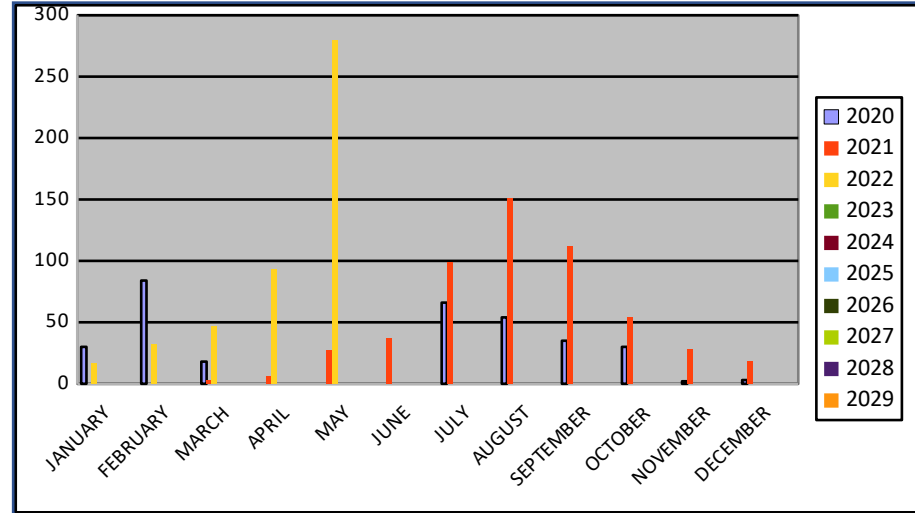

EUROPEANS

	2020	2021	2022	2023	2024	2025	2026	2027	2028	2029
JANUARY	30	n/a	17							
FEBRUARY	84	n/a	32							
MARCH	18	3	47							
APRIL	n/a	6	93							
MAY	n/a	27	280							
JUNE	n/a	37								
JULY	66	99								
AUGUST	54	151								
SEPTEMBER	35	112								
OCTOBER	30	54								
NOVEMBER	2	28								
DECEMBER	3	18								

TOTAL	322	535	469							
--------------	------------	------------	------------	--	--	--	--	--	--	--

REST OF THE WORLD

	2020	2021	2022	2023	2024	2025	2026	2027	2028	2029
JANUARY	6	n/a	9							
FEBRUARY	7	n/a	5							
MARCH	3	1	12							
APRIL	n/a	1	30							
MAY	n/a	1	59							
JUNE	n/a	2								
JULY	4	8								
AUGUST	2	12								
SEPTEMBER	1	11								
OCTOBER	1	6								
NOVEMBER	1	4								
DECEMBER		9								