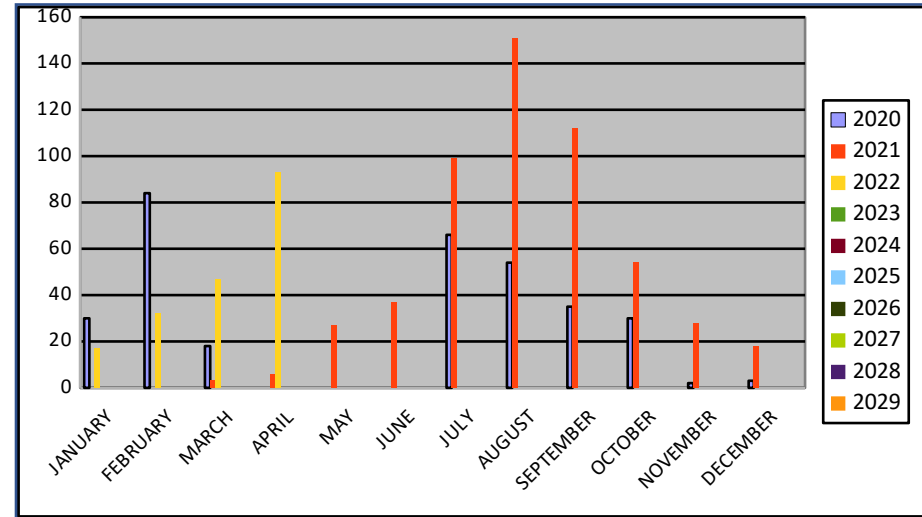

EUROPEANS

	2020	2021	2022	2023	2024	2025	2026	2027	2028	2029
JANUARY	30	n/a	17							
FEBRUARY	84	n/a	32							
MARCH	18	3	47							
APRIL	n/a	6	93							
MAY	n/a	27								
JUNE	n/a	37								
JULY	66	99								
AUGUST	54	151								
SEPTEMBER	35	112								
OCTOBER	30	54								
NOVEMBER	2	28								
DECEMBER	3	18								

TOTAL	322	535	189							
--------------	------------	------------	------------	--	--	--	--	--	--	--

REST OF THE WORLD

	2020	2021	2022	2023	2024	2025	2026	2027	2028	2029
JANUARY	6	n/a	9							
FEBRUARY	7	n/a	5							
MARCH	3	1	12							
APRIL	n/a	1	30							
MAY	n/a	1								
JUNE	n/a	2								
JULY	4	8								
AUGUST	2	12								
SEPTEMBER	1	11								
OCTOBER	1	6								
NOVEMBER	1	4								
DECEMBER		9								