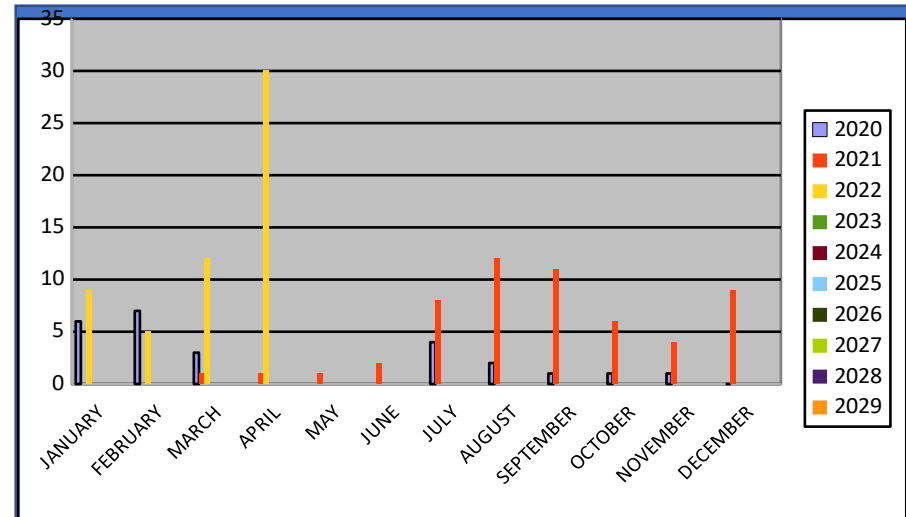

EUROPEANS

	2020	2021	2022	2023	2024	2025	2026	2027	2028	2029
JANUARY	30	n/a	17							
FEBRUARY	84	n/a	32							
MARCH	18	3	47							
APRIL	n/a	6	93							
MAY	n/a	27								
JUNE	n/a	37								
JULY	66	99								
AUGUST	54	151								
SEPTEMBER	35	112								
OCTOBER	30	54								
NOVEMBER	2	28								
DECEMBER	3	18								

TOTAL	322	535	189							
--------------	------------	------------	------------	--	--	--	--	--	--	--

REST OF THE WORLD

	2020	2021	2022	2023	2024	2025	2026	2027	2028	2029
JANUARY	6	n/a	9							
FEBRUARY	7	n/a	5							
MARCH	3	1	12							
APRIL	n/a	1	30							
MAY	n/a	1								
JUNE	n/a	2								
JULY	4	8								
AUGUST	2	12								
SEPTEMBER	1	11								
OCTOBER	1	6								
NOVEMBER	1	4								
DECEMBER		9								