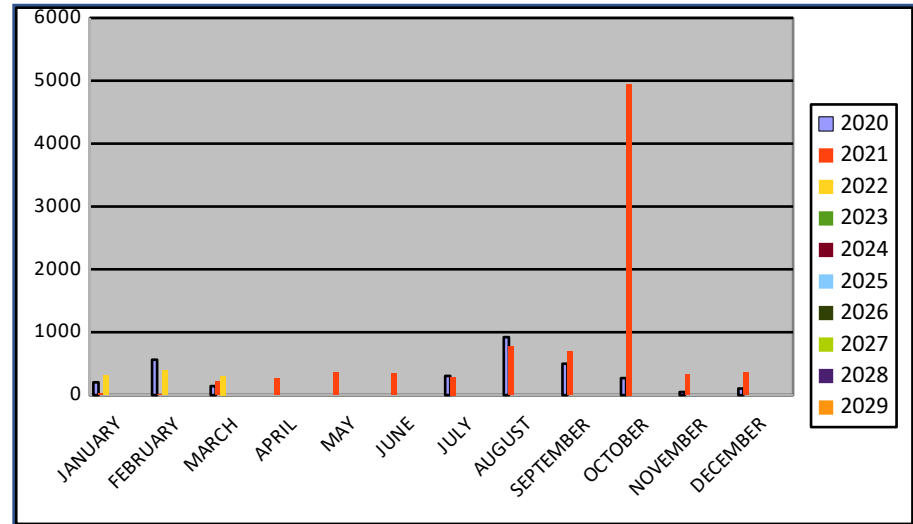

Origin of the monthly consultations received to the Local Tourist Office of Montblanc.

*** The numbers make reference to the consultations not to the number of people.

CATALANS

	2020	2021	2022	2023	2024	2025	2026	2027	2028	2029
JANUARY	202	29	317							
FEBRUARY	562	10	390							
MARCH	142	216	302							
APRIL	n/a	261								
MAY	n/a	363								
JUNE	n/a	338								
JULY	304	286								
AUGUST	922	768								
SEPTEMBER	498	692								
OCTOBER	270	4948								
NOVEMBER	48	326								
DECEMBER	104	358								
TOTAL	3052	8595	1009							

SPANISH

	2020	2021	2022	2023	2024	2025	2026	2027	2028	2029
JANUARY	43	n/a	59							
FEBRUARY	70	n/a	59							
MARCH	28	3	100							
APRIL	n/a	5								
MAY	n/a	39								
JUNE	n/a	148								
JULY	77	263								
AUGUST	141	494								
SEPTEMBER	76	230								
OCTOBER	81	102								
NOVEMBER	3	52								
DECEMBER	1	132								
TOTAL	520	1468	218							

EUROPEANS

	2020	2021	2022	2023	2024	2025	2026	2027	2028	2029
JANUARY	30	n/a	17							
FEBRUARY	84	n/a	32							
MARCH	18	3	47							
APRIL	n/a	6								
MAY	n/a	27								
JUNE	n/a	37								
JULY	66	99								
AUGUST	54	151								
SEPTEMBER	35	112								
OCTOBER	30	54								
NOVEMBER	2	28								
DECEMBER	3	18								

TOTAL	322	535	96							
--------------	------------	------------	-----------	--	--	--	--	--	--	--

REST OF THE WORLD

	2020	2021	2022	2023	2024	2025	2026	2027	2028	2029
JANUARY	6	n/a	9							
FEBRUARY	7	n/a	5							
MARCH	3	1	12							
APRIL	n/a	1								
MAY	n/a	1								
JUNE	n/a	2								
JULY	4	8								
AUGUST	2	12								
SEPTEMBER	1	11								
OCTOBER	1	6								
NOVEMBER	1	4								
DECEMBER		9								