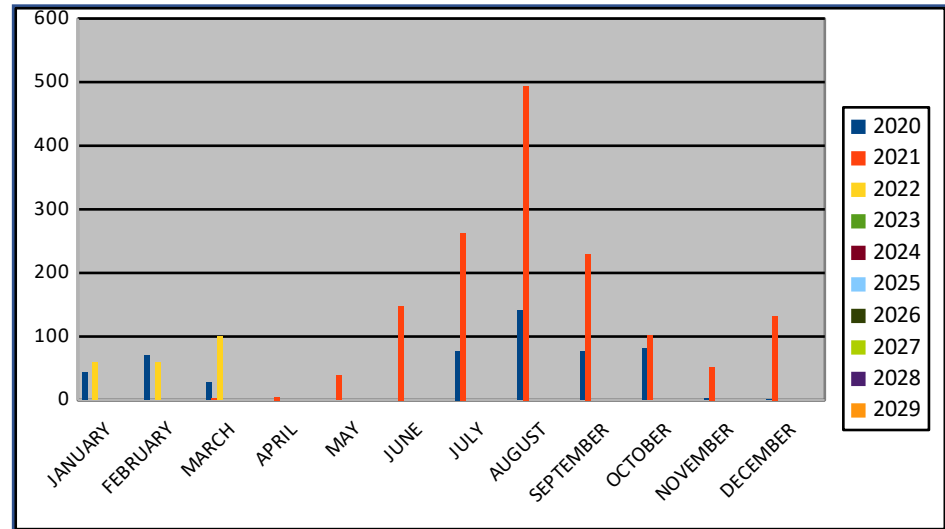

Origin of the monthly consultations received to the Local Tourist Office of Montblanc.

*** The numbers make reference to the consultations not to the number of people.

CATALANS

	2020	2021	2022	2023	2024	2025	2026	2027	2028	2029
JANUARY	202	29	317							
FEBRUARY	562	10	390							
MARCH	142	216	302							
APRIL	n/a	261								
MAY	n/a	363								
JUNE	n/a	338								
JULY	304	286								
AUGUST	922	768								
SEPTEMBER	498	692								
OCTOBER	270	4948								
NOVEMBER	48	326								
DECEMBER	104	358								
TOTAL	3052	8595	1009							

SPANISH

	2020	2021	2022	2023	2024	2025	2026	2027	2028	2029
JANUARY	43	n/a	59							
FEBRUARY	70	n/a	59							
MARCH	28	3	100							
APRIL	n/a	5								
MAY	n/a	39								
JUNE	n/a	148								
JULY	77	263								
AUGUST	141	494								
SEPTEMBER	76	230								
OCTOBER	81	102								
NOVEMBER	3	52								
DECEMBER	1	132								
TOTAL	520	1468	218							

EUROPEANS

	2020	2021	2022	2023	2024	2025	2026	2027	2028	2029
JANUARY	30	n/a	17							
FEBRUARY	84	n/a	32							
MARCH	18	3	47							
APRIL	n/a	6								
MAY	n/a	27								
JUNE	n/a	37								
JULY	66	99								
AUGUST	54	151								
SEPTEMBER	35	112								
OCTOBER	30	54								
NOVEMBER	2	28								
DECEMBER	3	18								

TOTAL	322	535	96							
--------------	------------	------------	-----------	--	--	--	--	--	--	--

REST OF THE WORLD

	2020	2021	2022	2023	2024	2025	2026	2027	2028	2029
JANUARY	6	n/a	9							
FEBRUARY	7	n/a	5							
MARCH	3	1	12							
APRIL	n/a	1								
MAY	n/a	1								
JUNE	n/a	2								
JULY	4	8								
AUGUST	2	12								
SEPTEMBER	1	11								
OCTOBER	1	6								
NOVEMBER	1	4								
DECEMBER		9								