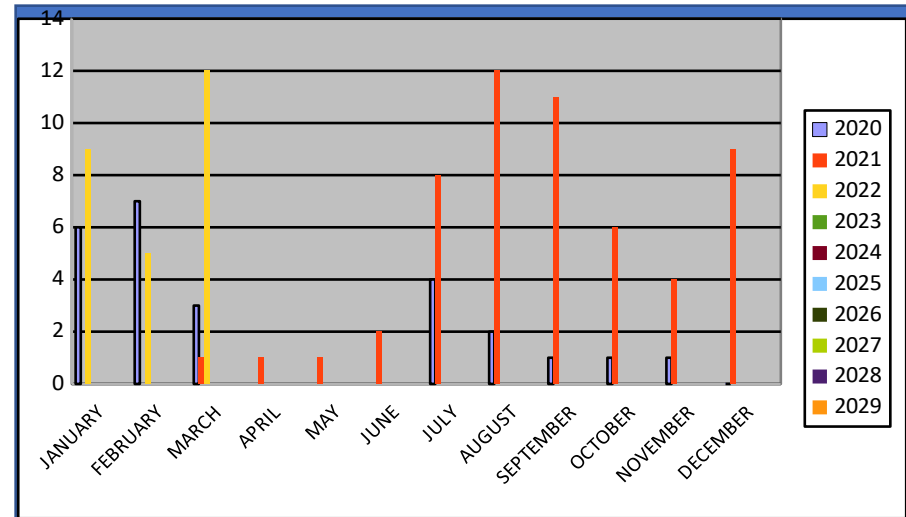

Origin of the monthly consultations received to the Local Tourist Office of Montblanc.

*** The numbers make reference to the consultations not to the number of people.

CATALANS

	2020	2021	2022	2023	2024	2025	2026	2027	2028	2029
JANUARY	202	29	317							
FEBRUARY	562	10	390							
MARCH	142	216	302							
APRIL	n/a	261								
MAY	n/a	363								
JUNE	n/a	338								
JULY	304	286								
AUGUST	922	768								
SEPTEMBER	498	692								
OCTOBER	270	4948								
NOVEMBER	48	326								
DECEMBER	104	358								
TOTAL	3052	8595	1009							

SPANISH

	2020	2021	2022	2023	2024	2025	2026	2027	2028	2029
JANUARY	43	n/a	59							
FEBRUARY	70	n/a	59							
MARCH	28	3	100							
APRIL	n/a	5								
MAY	n/a	39								
JUNE	n/a	148								
JULY	77	263								
AUGUST	141	494								
SEPTEMBER	76	230								
OCTOBER	81	102								
NOVEMBER	3	52								
DECEMBER	1	132								
TOTAL	520	1468	218							

EUROPEANS

	2020	2021	2022	2023	2024	2025	2026	2027	2028	2029
JANUARY	30	n/a	17							
FEBRUARY	84	n/a	32							
MARCH	18	3	47							
APRIL	n/a	6								
MAY	n/a	27								
JUNE	n/a	37								
JULY	66	99								
AUGUST	54	151								
SEPTEMBER	35	112								
OCTOBER	30	54								
NOVEMBER	2	28								
DECEMBER	3	18								

TOTAL	322	535	96							
--------------	------------	------------	-----------	--	--	--	--	--	--	--

REST OF THE WORLD

	2020	2021	2022	2023	2024	2025	2026	2027	2028	2029
JANUARY	6	n/a	9							
FEBRUARY	7	n/a	5							
MARCH	3	1	12							
APRIL	n/a	1								
MAY	n/a	1								
JUNE	n/a	2								
JULY	4	8								
AUGUST	2	12								
SEPTEMBER	1	11								
OCTOBER	1	6								
NOVEMBER	1	4								
DECEMBER		9								