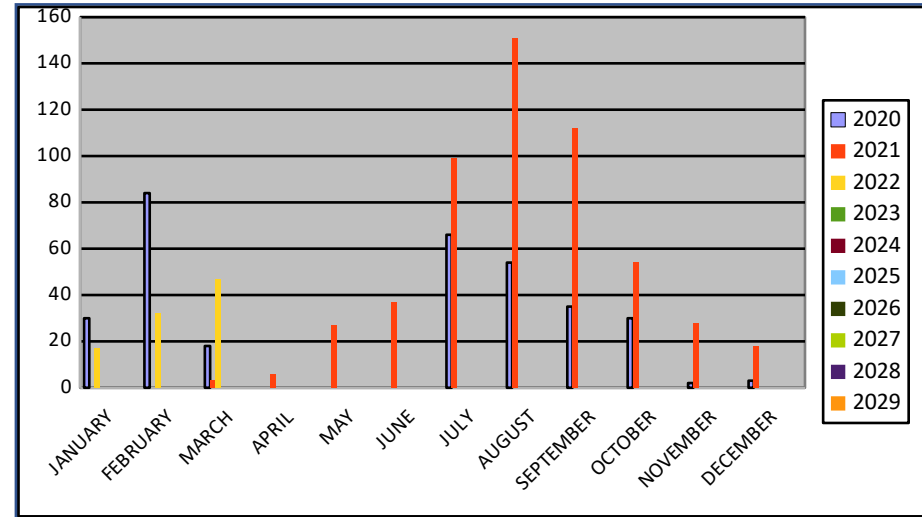

Origin of the monthly consultations received to the Local Tourist Office of Montblanc.

*** The numbers make reference to the consultations not to the number of people.

CATALANS

	2020	2021	2022	2023	2024	2025	2026	2027	2028	2029
JANUARY	202	29	317							
FEBRUARY	562	10	390							
MARCH	142	216	302							
APRIL	n/a	261								
MAY	n/a	363								
JUNE	n/a	338								
JULY	304	286								
AUGUST	922	768								
SEPTEMBER	498	692								
OCTOBER	270	4948								
NOVEMBER	48	326								
DECEMBER	104	358								
TOTAL	3052	8595	1009							

SPANISH

	2020	2021	2022	2023	2024	2025	2026	2027	2028	2029
JANUARY	43	n/a	59							
FEBRUARY	70	n/a	59							
MARCH	28	3	100							
APRIL	n/a	5								
MAY	n/a	39								
JUNE	n/a	148								
JULY	77	263								
AUGUST	141	494								
SEPTEMBER	76	230								
OCTOBER	81	102								
NOVEMBER	3	52								
DECEMBER	1	132								
TOTAL	520	1468	218							

EUROPEANS

	2020	2021	2022	2023	2024	2025	2026	2027	2028	2029
JANUARY	30	n/a	17							
FEBRUARY	84	n/a	32							
MARCH	18	3	47							
APRIL	n/a	6								
MAY	n/a	27								
JUNE	n/a	37								
JULY	66	99								
AUGUST	54	151								
SEPTEMBER	35	112								
OCTOBER	30	54								
NOVEMBER	2	28								
DECEMBER	3	18								

TOTAL	322	535	96							
--------------	------------	------------	-----------	--	--	--	--	--	--	--

REST OF THE WORLD

	2020	2021	2022	2023	2024	2025	2026	2027	2028	2029
JANUARY	6	n/a	9							
FEBRUARY	7	n/a	5							
MARCH	3	1	12							
APRIL	n/a	1								
MAY	n/a	1								
JUNE	n/a	2								
JULY	4	8								
AUGUST	2	12								
SEPTEMBER	1	11								
OCTOBER	1	6								
NOVEMBER	1	4								
DECEMBER		9								