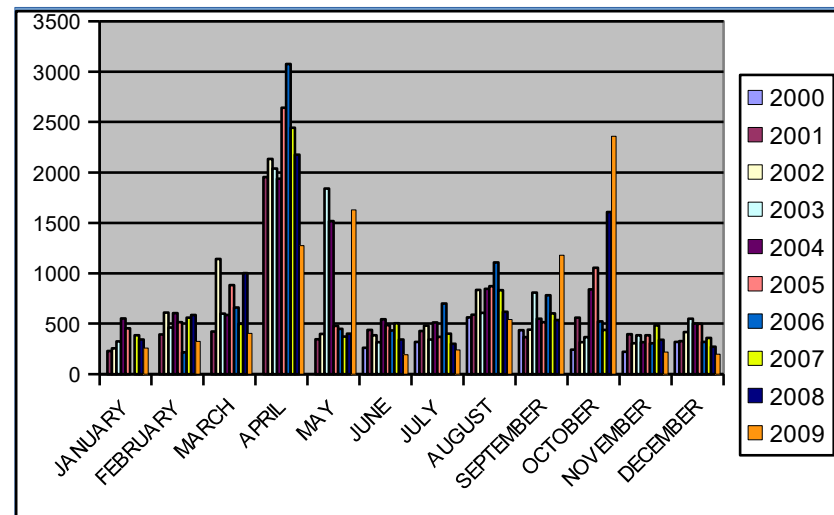

Origin of the monthly consultations received to the Local Tourist Office of Montblanc.

*** The numbers make reference to the consultations not to the number of people.

** From January 1st to February 19th the Tourist Office was closed because of works

CATALANS

MONTH

	2000	2001	2002	2003	2004	2005	2006	2007	2008	2009
JANUARY		230	255	325	551	454	0	385	342	259
FEBRUARY		393	609	463	604	514	215	560	586	325
MARCH		421	1143	598	585	883	659	499	1001	403
APRIL		1953	2134	2039	1939	2643	3075	2443	2177	1275
MAY		345	398	1840	1517	478	449	371	401	1629
JUNE	261	437	385	316	544	486	432	505	342	192
JULY	318	427	479	343	513	369	701	400	301	240
AUGUST	562	588	836	607	845	872	1108	832	618	541
SEPTEMBER	435	367	441	809	549	516	781	603	537	1178
OCTOBER	242	560	317	366	840	1055	523	438	1608	2359
NOVEMBER	220	397	304	385	317	385	304	484	339	218
DECEMBER	320	328	416	549	500	498	318	358	272	197
TOTAL	2358	6446	7717	8640	9304	9153	8565	7878	8524	8816

SPANISH

MONTH

	2000	2001	2002	2003	2004	2005	2006	2007	2008	2009
JANUARY		43	54	45	79	60	0	59	60	46
FEBRUARY		53	61	63	64	67	15	70	106	65
MARCH		71	196	96	126	233	135	121	338	103
APRIL		288	223	374	307	191	359	315	134	316
MAY		92	145	153	111	124	100	85	143	135
JUNE	92	107	145	76	110	99	88	79	91	70
JULY	236	314	278	241	348	222	258	231	182	155
AUGUST	294	423	520	426	525	483	497	493	440	339
SEPTEMBER	153	227	248	199	216	199	125	137	179	147
OCTOBER	121	192	105	109	224	162	165	143	161	178
NOVEMBER	46	65	78	58	59	61	77	108	72	86
DECEMBER	79	66	97	76	117	117	71	110	79	27
TOTAL	1021	1941	2150	1916	2286	2018	1890	1951	1985	1667